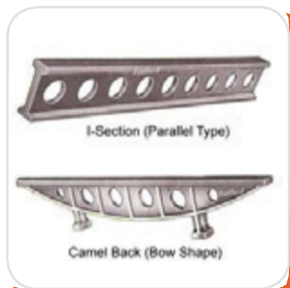

Industrial Tools

Hydrobend / HMC / Valton,
DMC Crimping Tools / Jainson / Dowels /
Facom Germany Tool Trolleys

Torque Wrench

DMC Miniature Crimping Tools

Surface Plate

Grease Dispenser

Hand & Hydraulic Crimping Tools

Hand Tools

Heavy Duty Industrial Sockets

Hydraulic Bottle Jacks

Pipe Bending Machine

Power Tools

Precision Torque Screwdriver

Pressure Test Pump Set

Sloggling Wrenches

Straight Edge

Tool Trolley

Torque Multipliers