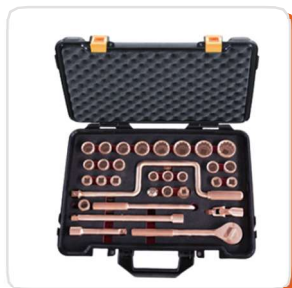

3-Industrial Hand Tools

- ✓ Machine Tools

Email- sales@ahtraders.in / Mob- +917039707710

Non Sparking Tools

Beryllium Copper Alloy (BeCu) /
Aluminium Bronze (Copper)
Alloy (AlBr)

Double Open End
Wrench

Double Ring (Box)
Wrench

Combination
Wrench

Allen Key

Combination Plier

Nose Plier

Groove Joint Plier

Diagonal Cutting
Plier

Adjustable Wrench

Pipe Wrench

Slogging Open
Wrench

Sledge Hammer

Screwdriver

Socket Set With
Accessories

Bung Wrench

Emergency Tool Kit

Insulated Hand Tools for Electrical Safety

1000 volts insulated tools